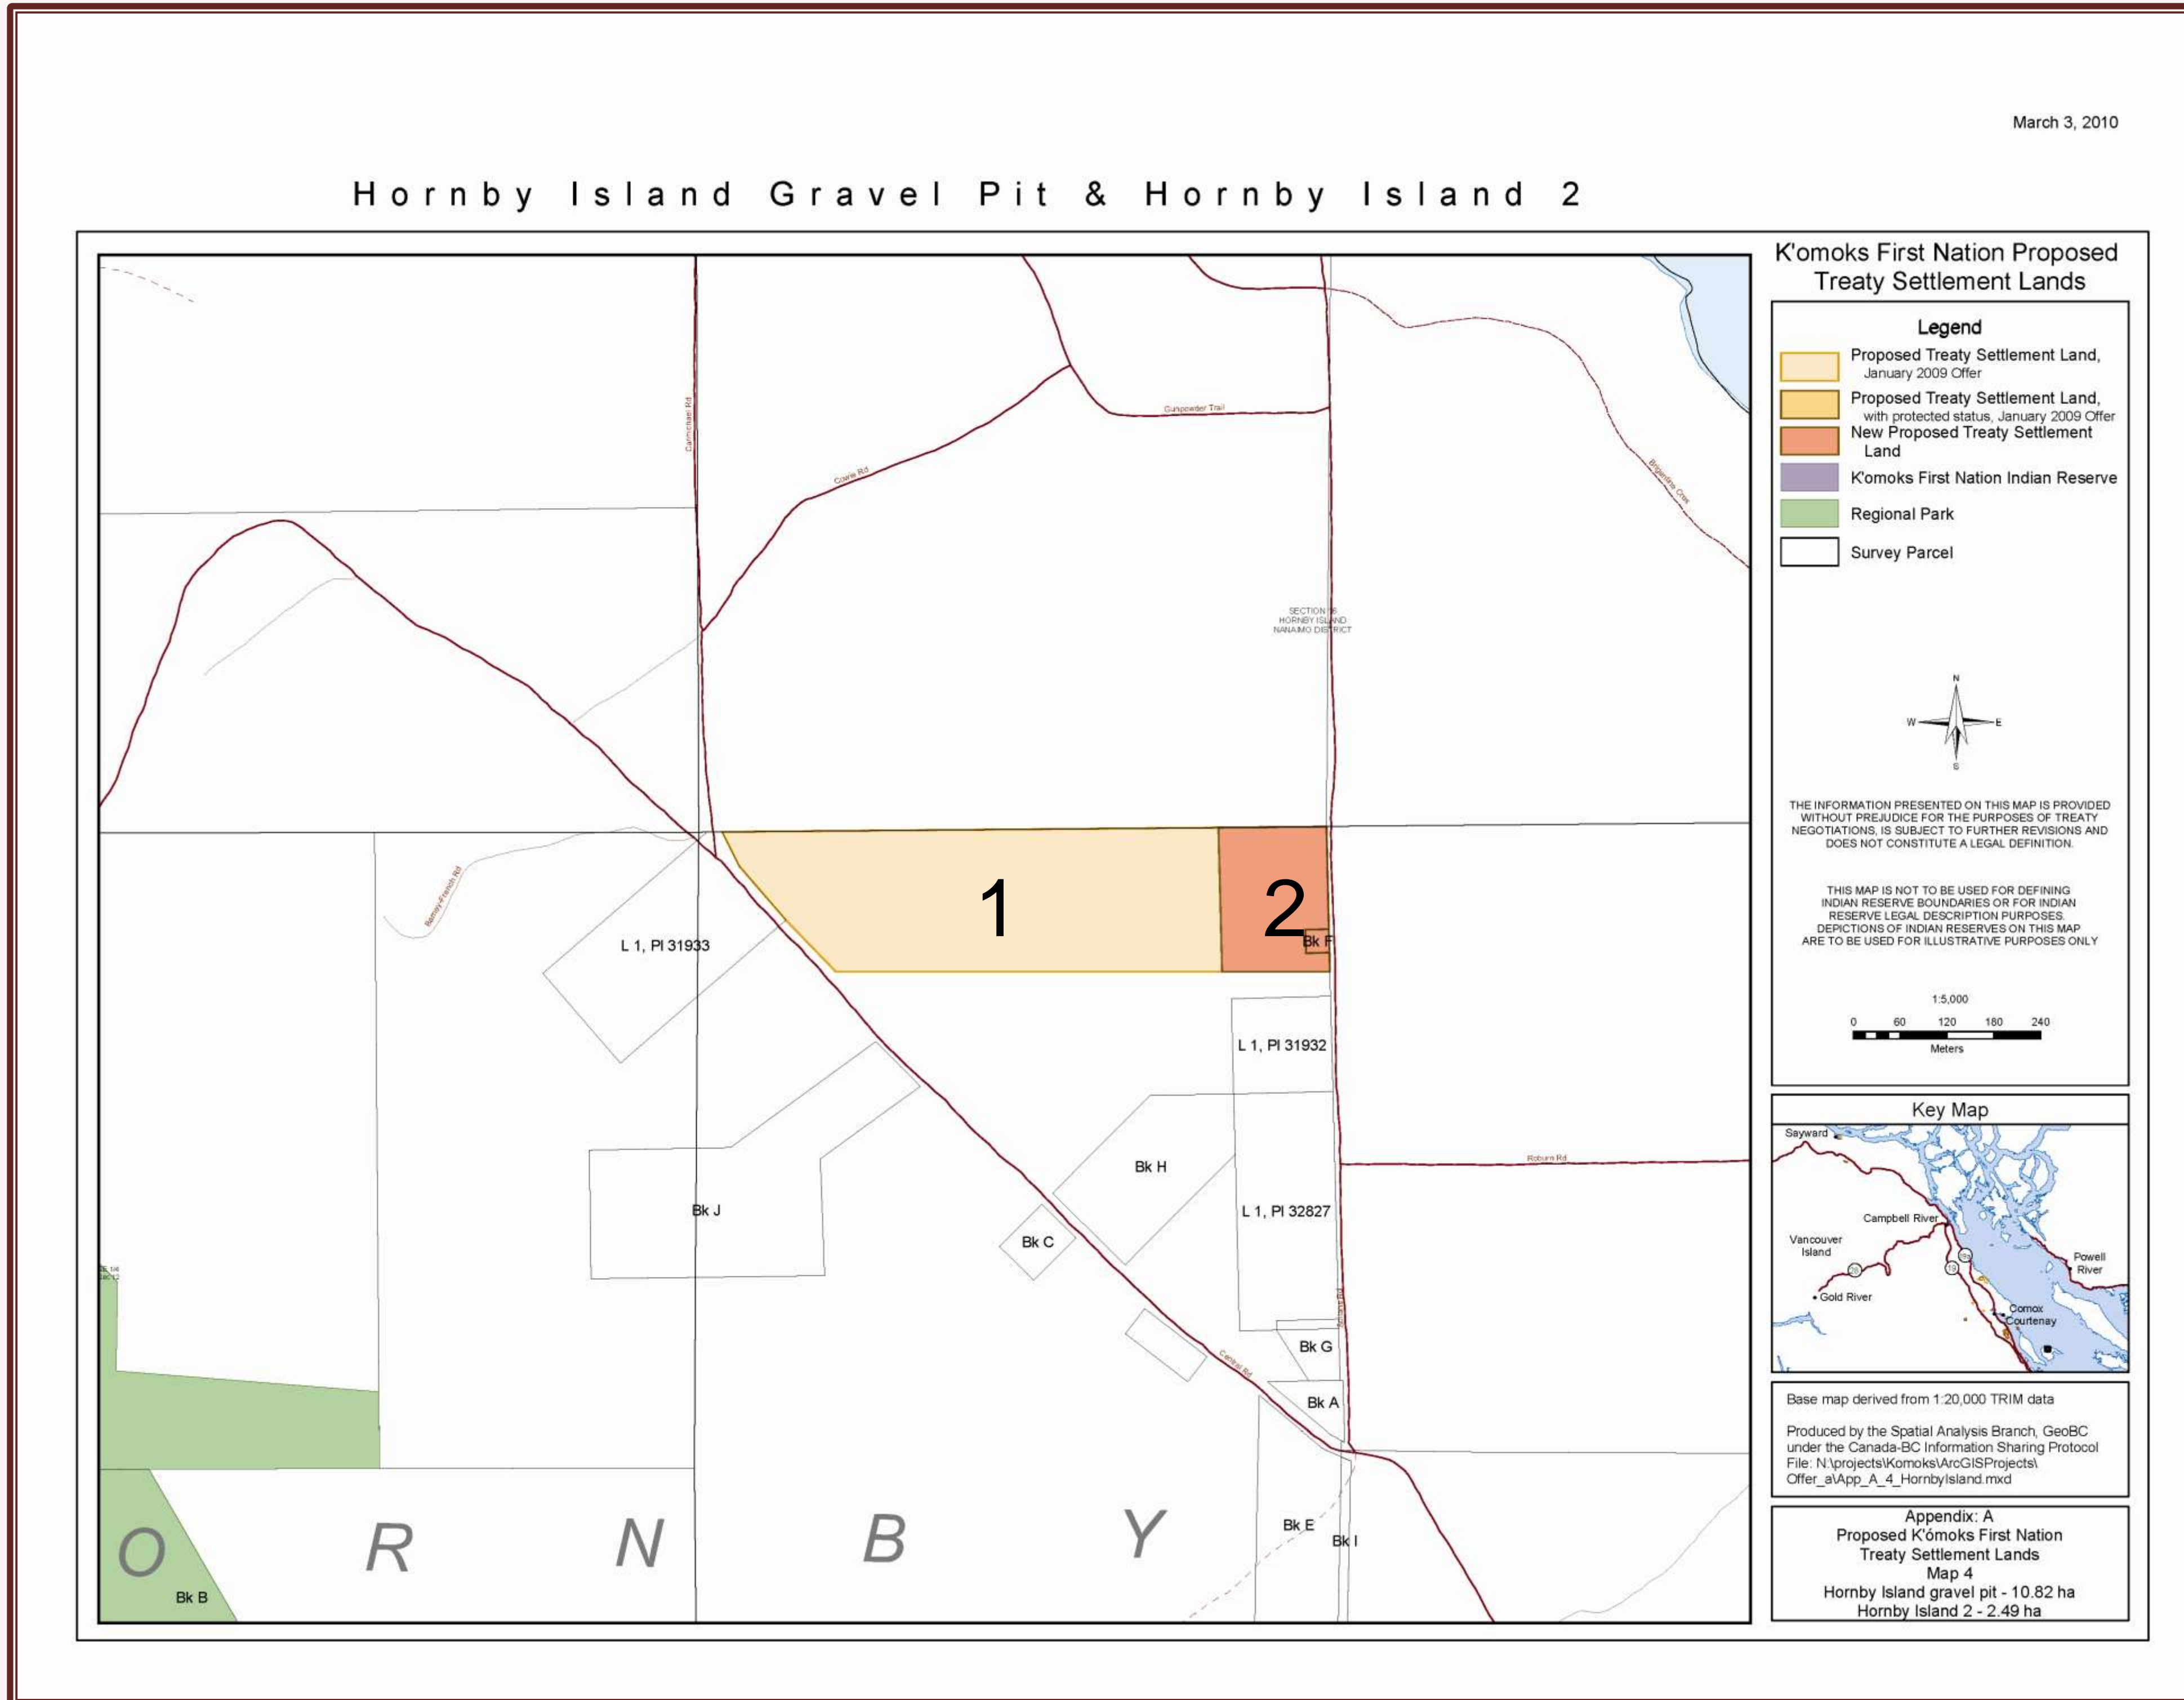

Hornby Island Parcel

K'ómoks First Nation

Land and Cash Offer, March 2010

Total Area = 13.3 ha
(~ 33 acres)

Interests on Land

Hornby Island Gravel Pit (1)
10.8 ha

- Subsurface Crown
- Map Reserve for sand and gravel quarry to Ministry of Transportation
- Not in ALR
- Guide Outfitter Area

Hornby Island (2)
2.5 ha

- Subsurface Crown
- Tenure for community well/access to water
- Not in ALR
- Guide Outfitter Area